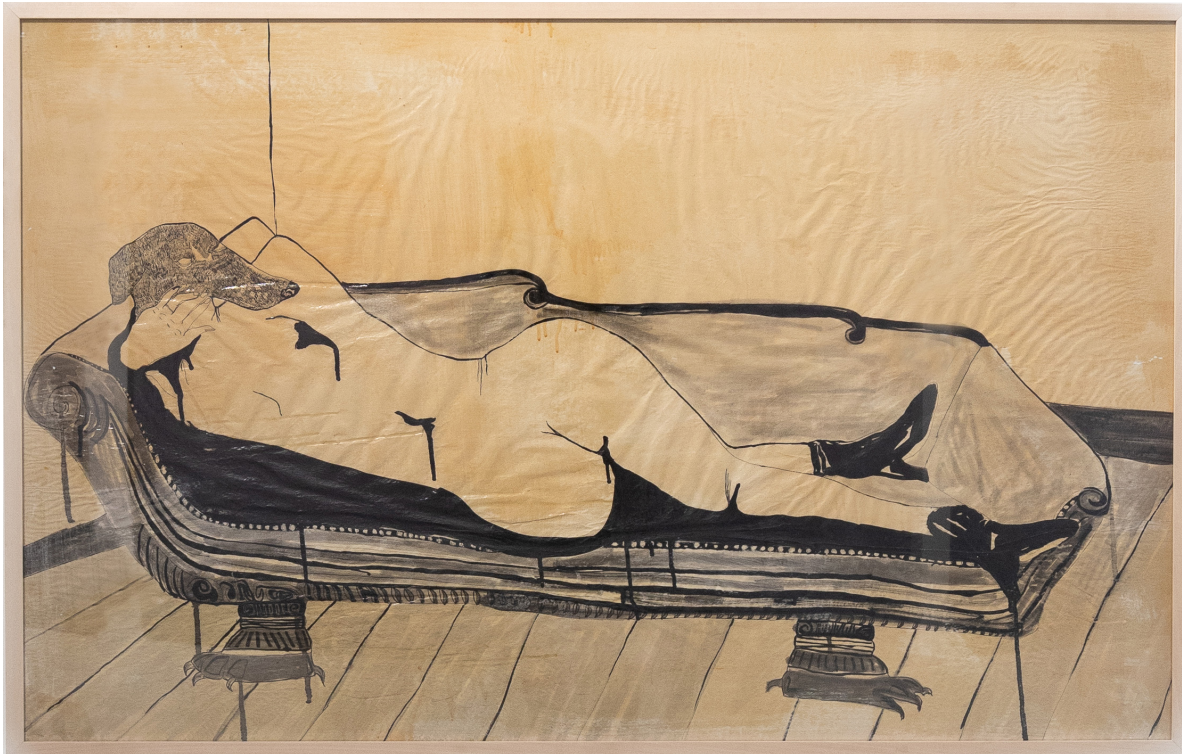

Press release

Odalisque

Priscilla Beccari

Location: Galerie Younique, Paris

From 03 March 2024 to 05 April 2024

Opening date 02 March 2024